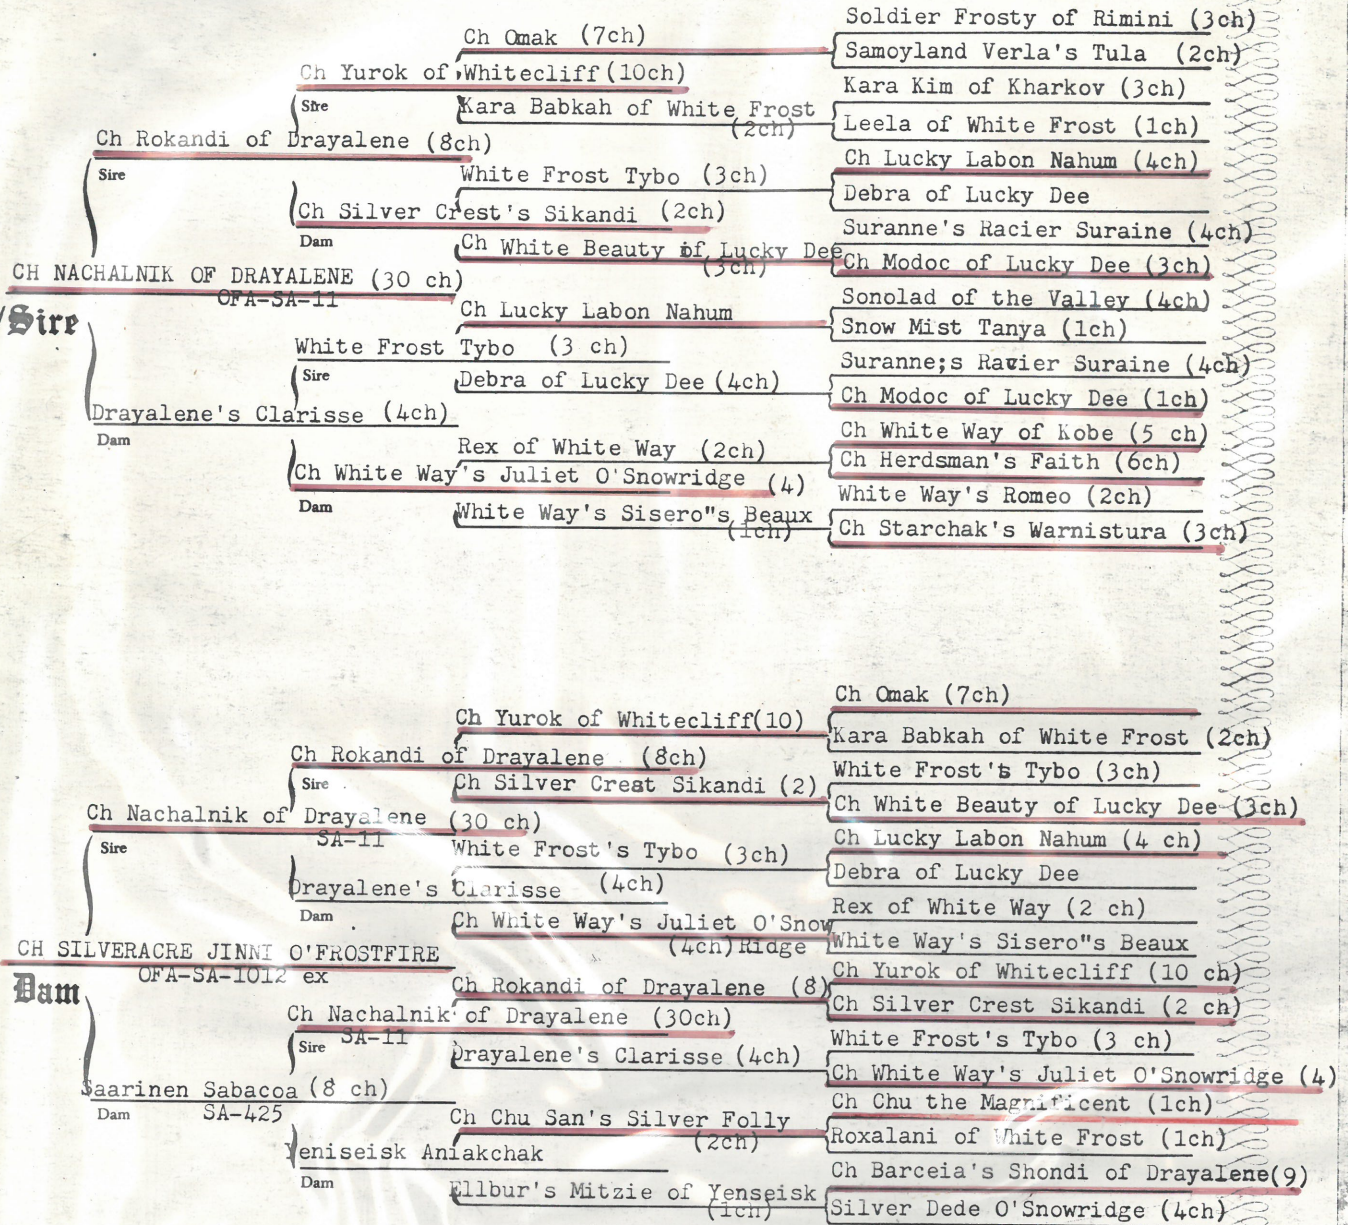

Certificate of Pedigree

Registered Name: CH SILVERACRES TRADEMARK
A. K. C. Number: WD102855 Breed: Samoyed Sex: Male Date of Birth: 5-11-75
OFA-SA-3022 ex

I Hereby Certify that to the best of my knowledge and belief the above Pedigree is true and that all ancestors named above are of the same breed.

Signed this 12th day of May 19 76

Alice McLaughlin

Address SILVERACRES SAMOYED KENNEL
8939 S. HILLVIEW ROAD
MORRISON, COLORADO 80465
(303) 697-4479

Breeder: Alice McLaughlin & Peggy Bowditch

Owner: _____

SILVERACRES SAMOYED KENNEL
8939 S. HILLVIEW ROAD
MORRISON, COLORADO 80465
(303) 697-4479