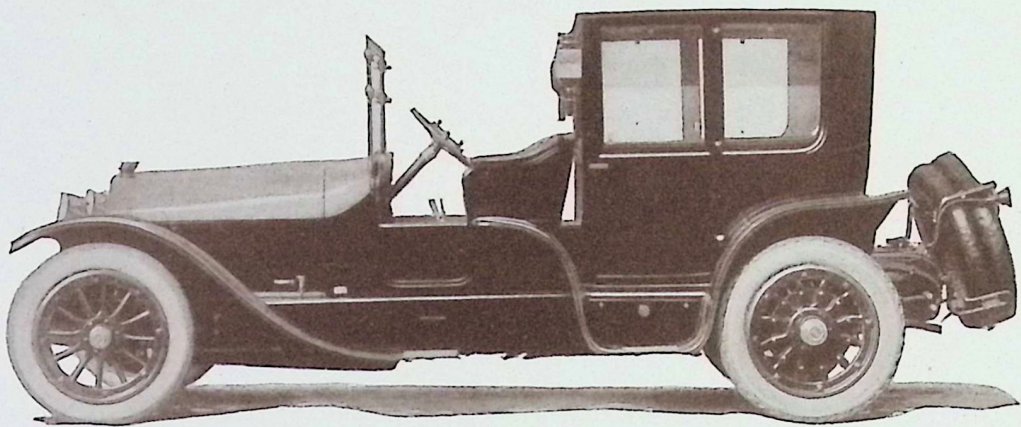

*Type Sportif*

DESIGNED AND BUILT FOR MR. ASA G. CANDLER JR. OF ATLANTA

*Custom Department*

*THE LOCOMOBILE COMPANY OF AMERICA*

*Makers of Fine Motor Cars*

*Type Sportif*

DESIGNED AND BUILT FOR MR. JOHN WANAMAKER JR. OF PHILADELPHIA

*Custom Department*

*THE LOCOMOBILE COMPANY OF AMERICA*

*Makers of Fine Motor Cars*

*Coupé-Limousine*

DESIGNED AND BUILT FOR MRS. W. K. VANDERBILT OF NEW YORK

*Custom Department*

*THE LOCOMOBILE COMPANY OF AMERICA*

*Makers of Fine Motor Cars*