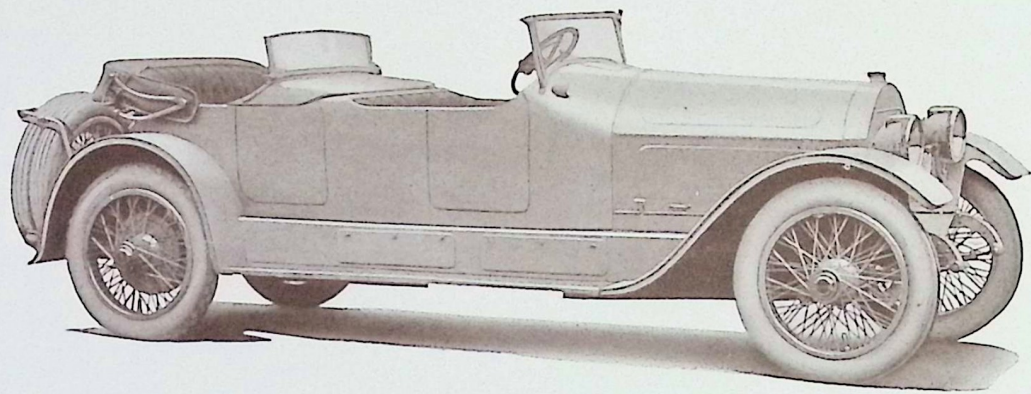

*Type Sportif*

DESIGNED AND BUILT FOR MR. ASA G. CANDLER JR. OF ATLANTA

*Custom Department*

*THE LOCOMOBILE COMPANY OF AMERICA*

*Makers of Fine Motor Cars*

*Type Sportif*

DESIGNED AND BUILT FOR MR. JOHN WANAMAKER JR. OF PHILADELPHIA

*Custom Department*

*THE LOCOMOBILE COMPANY OF AMERICA*

*Makers of Fine Motor Cars*

*Coupé-Limousine*

DESIGNED AND BUILT FOR MRS. W. K. VANDERBILT OF NEW YORK

*Custom Department*

*THE LOCOMOBILE COMPANY OF AMERICA*

*Makers of Fine Motor Cars*