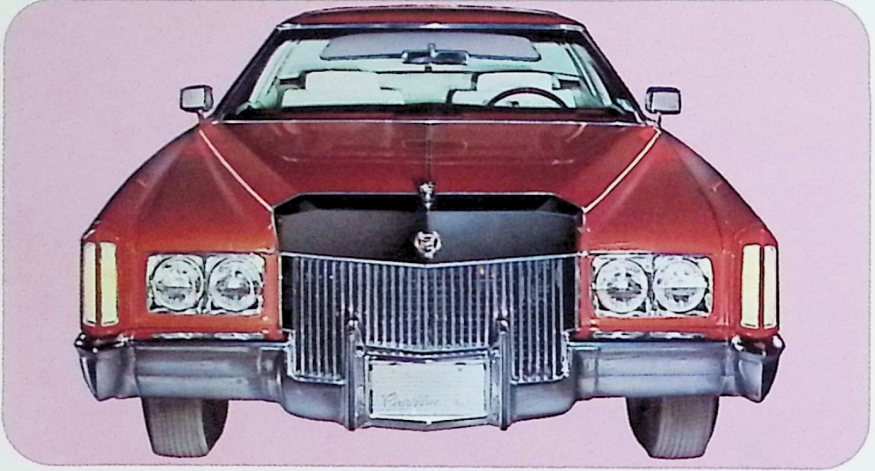

OTHER SPECIAL CUSTOM OPT

- Refrigerators
- Television
- Bars
- Stereo Tape p
- Distinctive cu
- Distinctive cus
- applications a
- Lester white w
- Vogue glass b