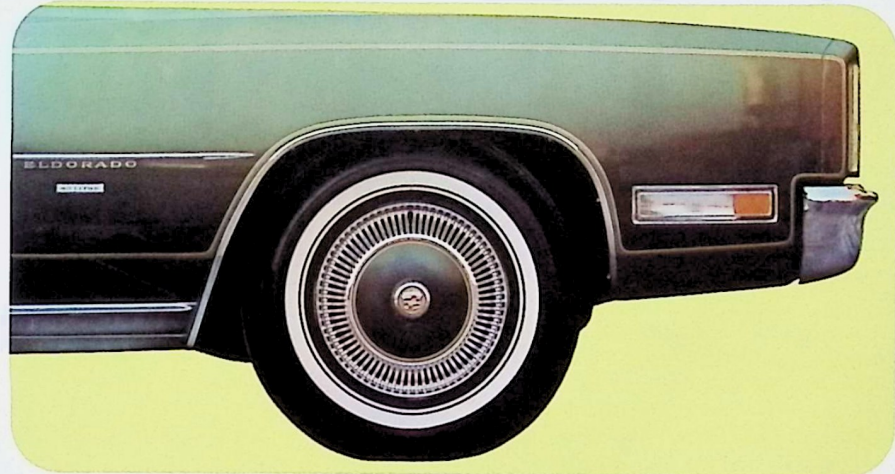

SUNROOF

This is a popular, useful and very enjoyable custom addition to any classic custom car. Completely waterproof tested this motorized roof door glides open and into a hidden roof recess at the touch of a button. Aside from adding the feel of gayety to your driving pleasure, the Sunroof definitely singles out your car as a custom designed vehicle.