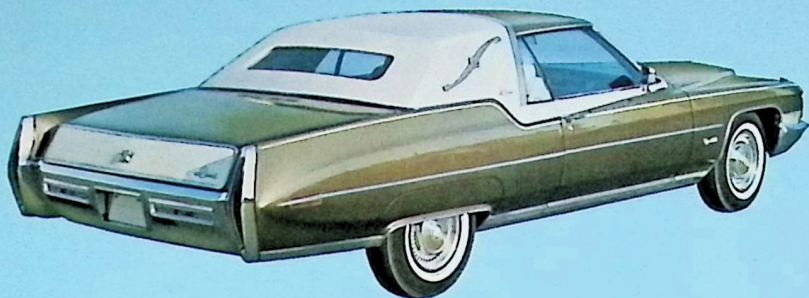

ELDEORA DEVILLE