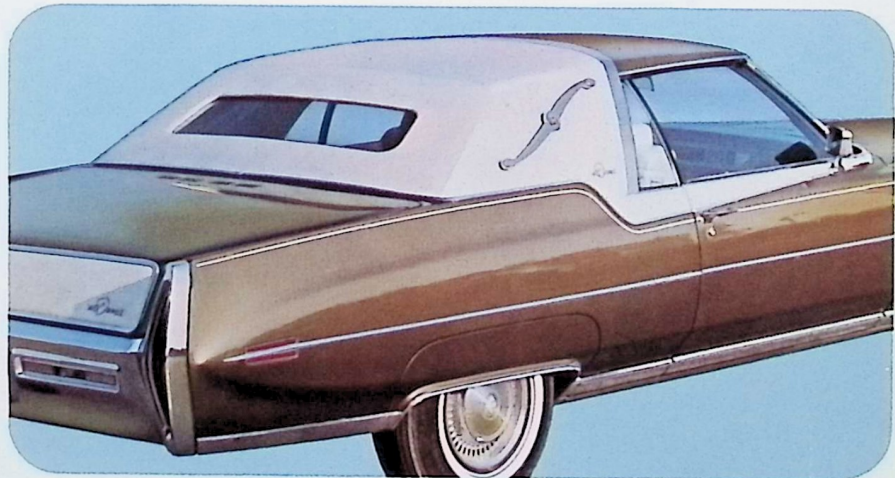

SPECIAL OPTIONS

...e players
...custom crests
...custom paint
...s and pinstriping
...e walls and
...belt tires