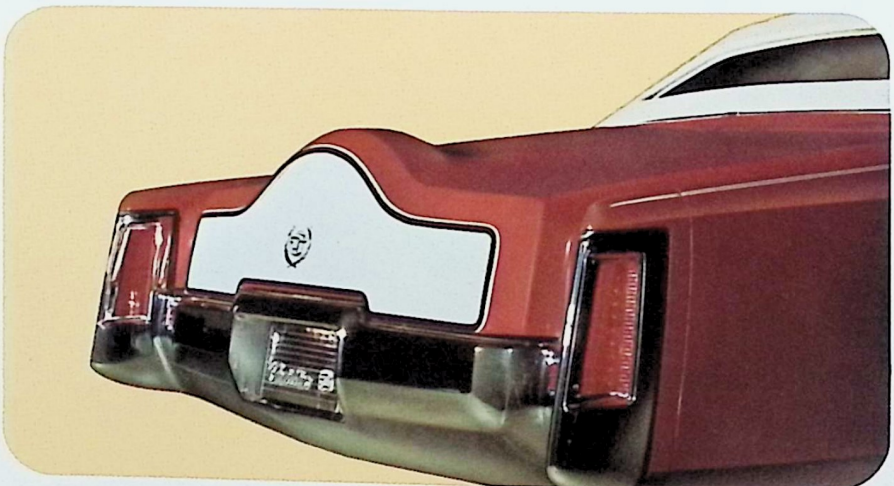

OTHER SPECIAL CUSTOM OPT

- Refrigerators
- Television
- Bars
- Stereo Tape p
- Distinctive cu
- Distinctive cus
- applications a
- Lester white w
- Vogue glass b