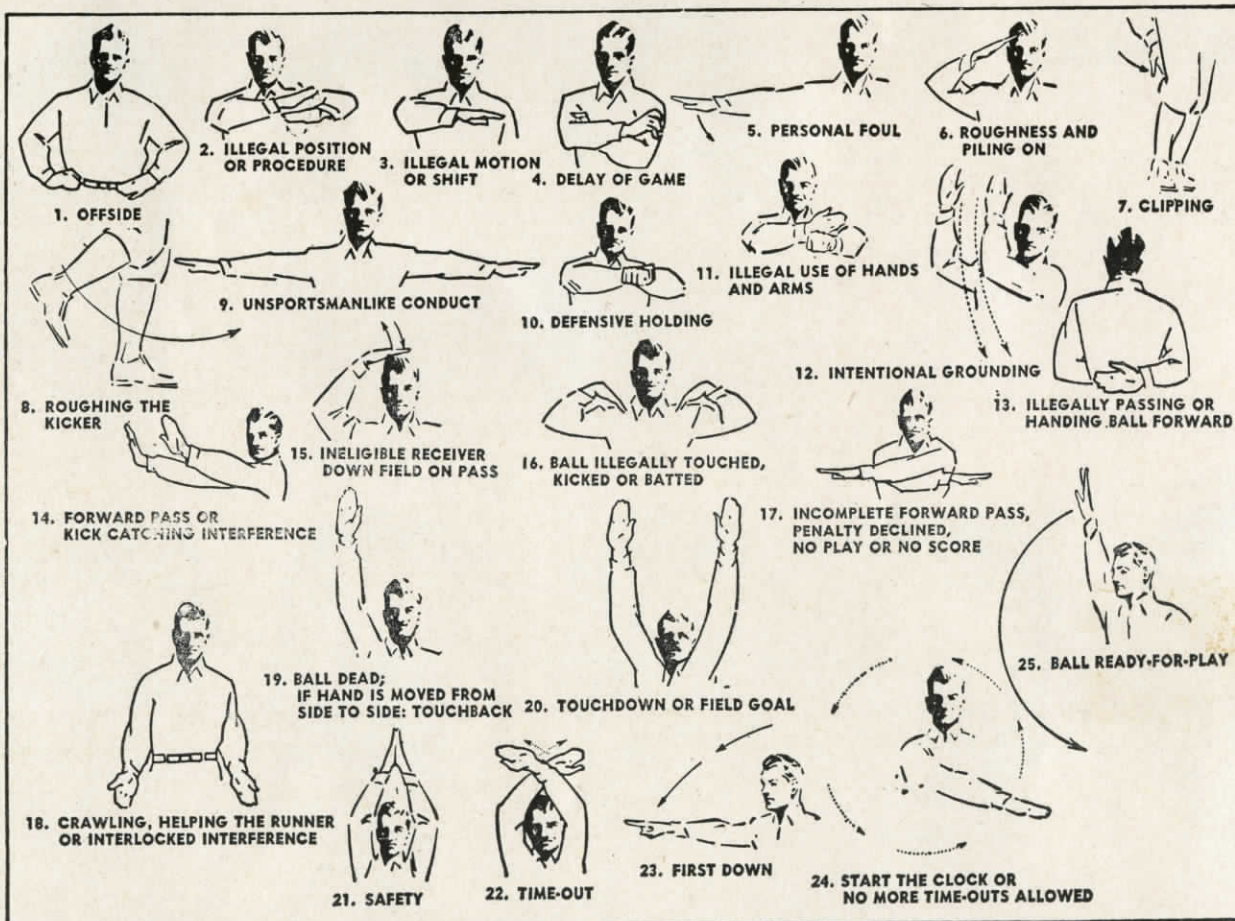

"We know the score—
we're watching

Emerson Owners —
LILI PALMER and REX HARRISON
stage and screen stars

Emerson LIFE-TESTED TV!

**17-INCH GIANT-
PICTURE TELEVISION**

Built-in antenna. Full Screen Focus for pictures sharp and clear edge-to-edge. Super-powered long-distance circuit. Fidelity-tone audio circuit. Graceful mahogany veneer cabinet.