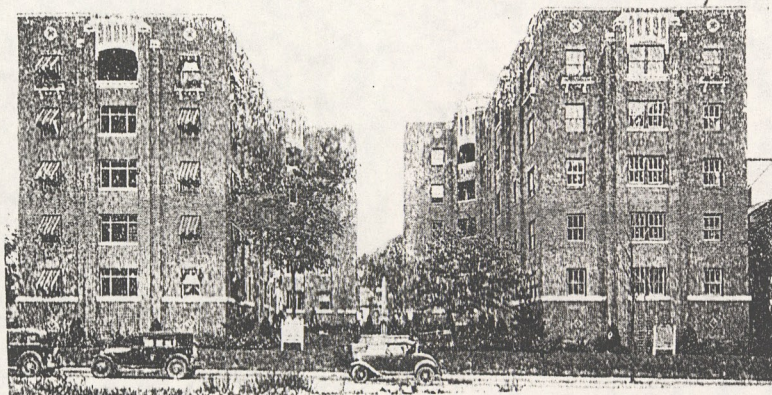

Photo. Padilla Studios

*Above:* ENTRANCE GATE  
VALENCIANA APARTMENTS  
RANCHO SANTA FE, CALIF.  
DESIGNED BY LILIAN J. RICE

FIRST FLOOR PLAN  
A 10-UNIT BUILDING

*At Left:* FIRST FLOOR PLAN AND  
GENERAL VIEW  
APARTMENT BUILDINGS,  
KANSAS CITY  
NELLE E. PETERS, ARCHITECT

Photo, Padilla Studios

OFFICE & APARTMENT BUILDING  
 RANCHO SANTA FE - CALIFORNIA  
 LILIAN J. RICE - ARCHITECT

VALENCIANA APARTMENTS, RANCHO SANTA FE, CALIF.  
 DESIGNED BY LILIAN J. RICE