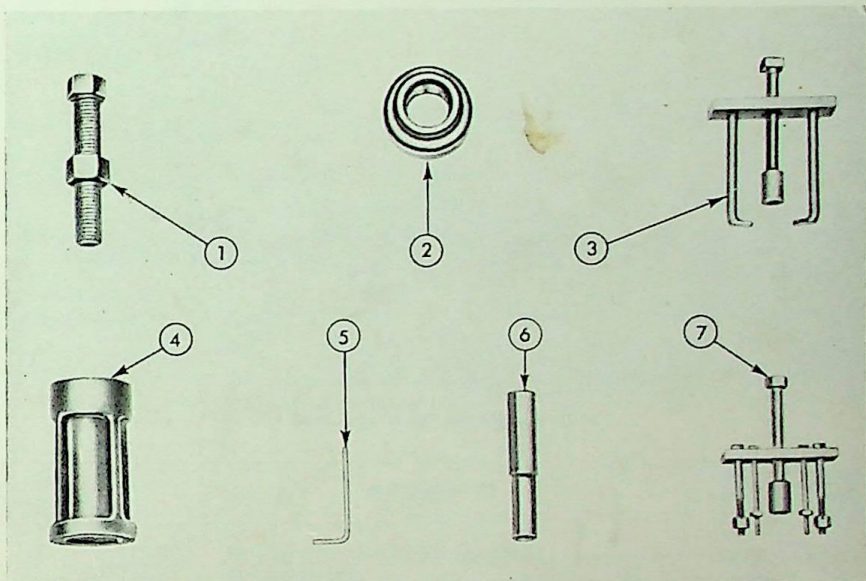

## HOMELITE CHAIN SAW

MODEL 26LCS

**Gasoline-Engine-Driven**

**HOMELITE CORPORATION**  
PORT CHESTER, N.Y.

# HOMELITE *Carryable* PRODUCTS

Figure 12—Special Service Tools

Index No.	Part No.	Nomenclature	Units Per Ass'y
1	AA-22680	Jackscrew Assembly .....	1
2	22678	Adapter—Assembly Fixture .....	1
3	AA-22592	Puller—Clutch drum bearing .....	1
4	AA-22557	Assembly Fixture .....	1
5	22126	Key—Allen, 5/32" .....	1
6	22692	Remover—Bearing .....	1
7	AA-22577	Clutch and Clutch Drum Puller .....	1
	AA-22560	Magneto Rotor Puller (See Figure 11—No. 5) .....	1