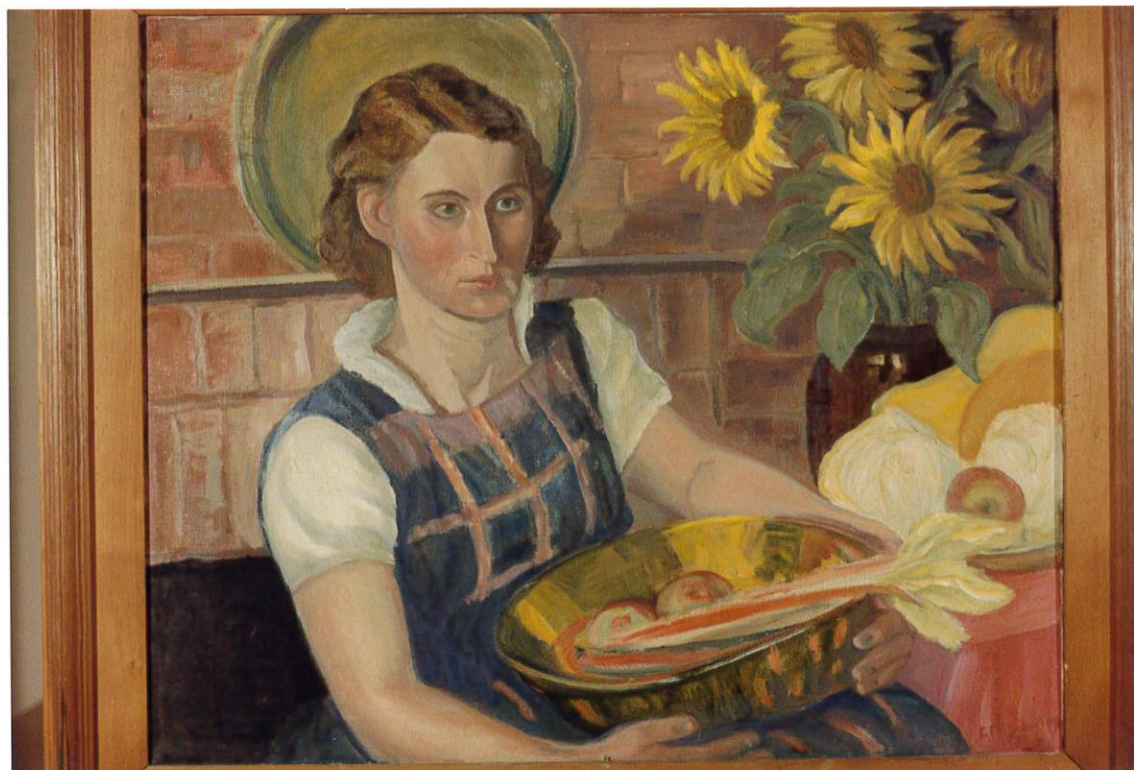

2 URGENT

INTERMUSEUM CONSERVATION ASSOCIATION
INSPECTION RECORD

ACC. NO. 544 1.110

H 26" W 32" T

Artist (school) Seiberling, Gertrude F.P.

Subject Girl with Fruit Bowl 1938

CONSTRUCTION

Support LINEN (rest)
MITRE CORNERED WOOD STRUTS

Ground COMMERC. PRIMED
WHITE

Surface Coating NONE APPARENT

Paint OIL-LIKE
PASTE VEHICULAR
LOW TO MED. IMPASTO

INSPECTION

Date	Support	Ground-Paint	Surface Coating	Care
10/25/89 Hmp	2 KEYS MISSING, 1 SPLIT. HOLE BOTTOM CENTER (FRAMING NAIL DAMAGE) CANVAS SLIGHTLY SAGG.	LOCALIZED CRACKS in PUSH AREAS. 1/4" sq. LOSS at HOLE BOTT. CENTER STRUCTURE BAR IMAGE at BOTTOM at LEFT. INTERLAYER CLEAVAGE and LOSS BOTT. CENTER, 4" from BOTTOM. OTHER SM. LOSSES at UPPER CENTER NEAR TOP.	GRIME.	REPLACE KEYS, ATTACH BACKING, SURFACE CLEAN. LOCAL CONSOLI- DATION. REPAIR TEAR. FILL and INPAINT LOSS. VARNISH. PROPER FRAME INSTALLATION CONSIDER LINING.