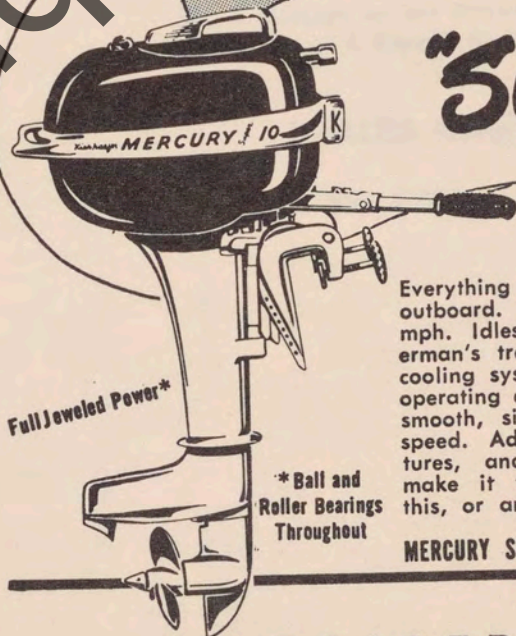

Full Jeweled Power*

* Ball and
Roller Bearings
Throughout

KIEKHAEFER
MERCURY
"SUPER 10"

Everything you want in a deluxe outboard. Boat speeds up to 34 mph. Idles down to a smooth fisherman's troll. Clogproof, siltproof, cooling system functions under any operating condition. Engineered for smooth, silky performance at any speed. Advanced styling, new features, and Full Jeweled Power* make it the outboarding buy of this, or any, year!

MERCURY SUPER 10

$000.00