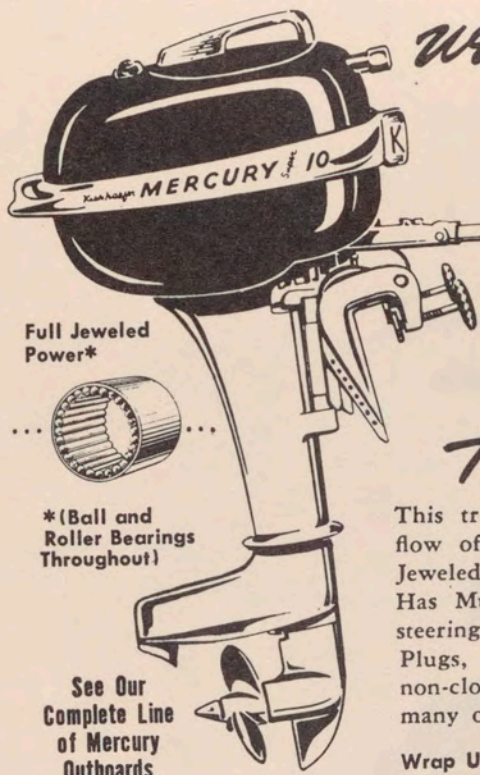

★ Looks like every man
wants a

Full Jeweled
Power*

*(Ball and
Roller Bearings
Throughout)

See Our
Complete Line
of Mercury
Outboards

KIEKHAEFER
MERCURY
"Super 10"

for Christmas

This trim power plant delivers a smooth, steady flow of power at any speed because it has Full Jeweled Power* for greater operating efficiency. Has Multiple Disc Co-Pilot that takes over your steering duties, Waterproof Magneto and Spark Plugs, Magnapul Starter for quick, easy starts, non-clogging rubber Rotex Water Pump among many other features for topnotch outboarding.

Wrap Up His Heart for Keeps With a Mercury $000.00

DEALER NAME

Mat No. FW49-S10-2

Antique Boat Museum