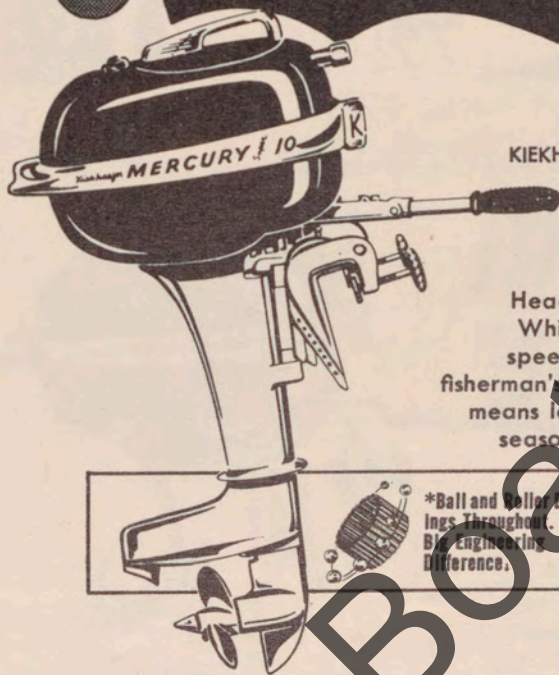

MERCURY SUPER 10

\$000.00

DEALER NAME

Mat No. FW49-S10-3

*Looks like every man
wants a*

Playing Santa?
Play it smart with a
Kiekhaefer Mercury
"Super 10", the outboard
with Full Jeweled
Power* that's first in
the hearts of sportsmen.
They know Mercury's
tough and rugged.

*Full Jeweled Power — Ball and
Roller Bearings Throughout

Buy a Mercury on our Convenient Lay-
away Plan — A Deposit holds till Xmas.

DEALER NAME

Mat No. FW49-S10-4

the "season's best"
for seasons to come