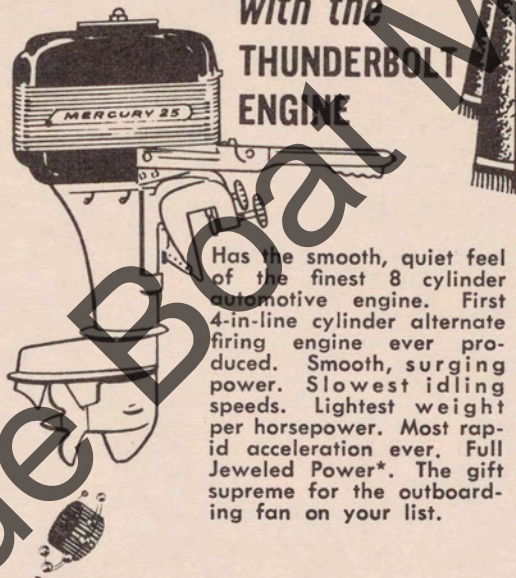

MERCURY "25"

with the Thunderbolt Engine

Has the smooth, quiet feel of the finest 8 cylinder automotive engine. First 4-in-line cylinder alternate firing engine ever produced. Smooth, surging power. Slowest idling speeds. Lightest weight per horsepower. Most rapid acceleration ever. Full Jeweled Power*. The gift supreme for the outboarding fan on your list.

*Ball and Roller Bearings Throughout

\$000.00

Ask About Our Layaway Plan. • A Small Deposit holds it for Christmas.

DEALER NAME

Mat No. FW49-TH1

INCOMPARABLE
Christmas Gift!

NEW, MAGNIFICENT 1950

MERCURY "25"

with the
**THUNDERBOLT
ENGINE**

Has the smooth, quiet feel of the finest 8 cylinder automotive engine. First 4-in-line cylinder alternate firing engine ever produced. Smooth, surging power. Slowest idling speeds. Lightest weight per horsepower. Most rapid acceleration ever. Full Jeweled Power*. The gift supreme for the outboard fan on your list.